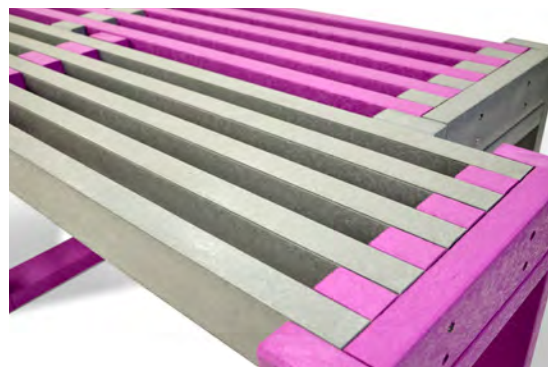

**NEW
RANGE**

Plaswood Corporate Range

Corporate range available now with your own company branding