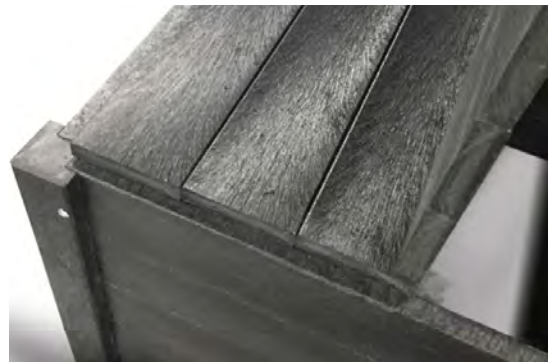

Compost Bin

with or without base

Available in the following colours:

Available as single, double or triple bins.
Lids are optional.

Standard Dimensions:

Height 750mm

Width 800mm

Depth 800mm

Available with or without base.

Weight 92kg

Product Code: RS018322

Small 500x500x900mm
square compost bins now available