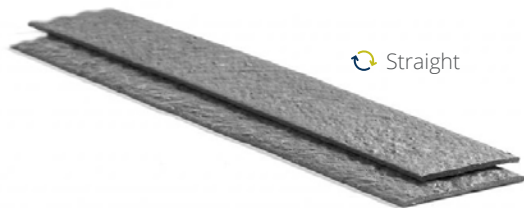

Eco Edge

rolled or straight

Available in the following colours:

Standard Dimensions:

Straight:
Length 2m
Height 140mm
Thickness 10mm

Rolled:
Length 10m, 18m
Height 140mm
Thickness 7mm

Stakes:
Length 380mm

Product Code: RS070437

Product Code: RS070464

Product Code: RS070862

Straight