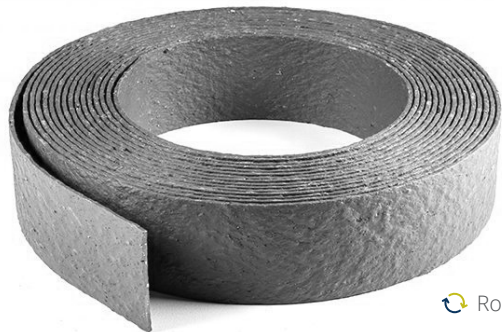

Recycled Plastic Edging

give your garden a creative edge with our
recycled plastic edging

Edging

Eco Edge

rolled or straight

Available in the following colours:

Standard Dimensions:

Straight:
Length 2m
Height 140mm
Thickness 10mm

Rolled:
Length 10m, 18m
Height 140mm
Thickness 7mm

Stakes:
Length 380mm

Product Code: RS070437

Product Code: RS070464

Product Code: RS070862

 Straight

 Rolled

 Stakes