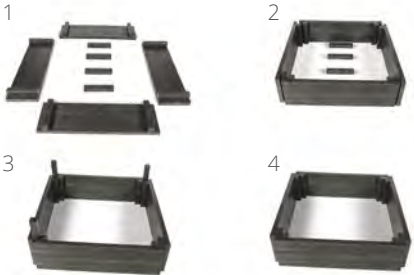

Raised Bed

easy assembly

Available in the following colours:

Standard Dimensions:

Height 300mm, 600mm or 900mm
Width 1000mm, 2000mm or 3000mm
Depth 1000mm, 2000mm or 3000mm

Product Code: RS071203

Raised Bed

with seat

Manufactured to order

Raised Bed Easy Assembly

- Bolt fixing
- No power tools
- Modular design
- Plug and Play

Easy 4 step assembly