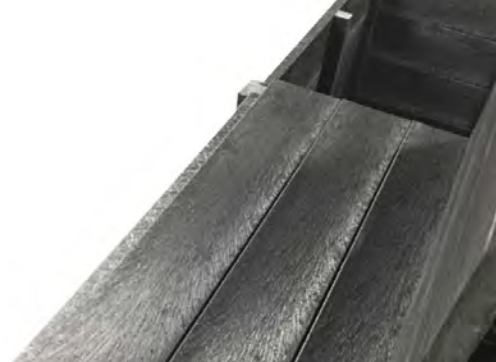

Compost Bin

with or without base

Available in the following colours:

Available as single, double or triple bins.
Lids are optional.

Standard Dimensions:

Height 750mm

Width 800mm

Depth 800mm

Available with or without base.

Weight 92kg

Product Code: RS018322

Small 500x500x900mm
square compost bins now available