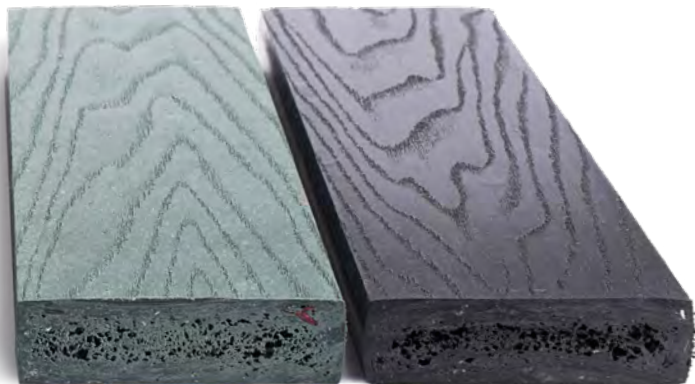

Fencing

Novo range

Available in the following colours:

Plaswood Novo flexible designs will allow you to create a privacy screen with components and bracing configurations matching your requirements. It can be fabricated with or without gaps between rails, suitable for garden screen, bin covers or just ordinary boundary fencing.

Product	Dimensions (mm)	Length (mm)	Units Per Pallet	Black	Grey	Brown	Green
Novo Lumber	20 x 70mm	3600	240	✓	✓	✓	✓
	20 x 95mm	3600	240	✓	✓	✓	✓
	32 x 95mm	3600	168	✓	✓	✓	✓
	25x145mm	3600	112	✓	✓	✓	✓
	50 x 95mm	3600	96	✓	✓	✓	✓
Novo Post	95 x 95mm	3000	60	✓	✓	✓	✓