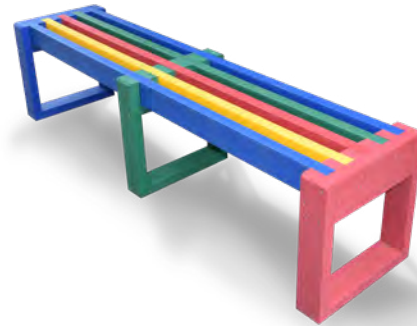

Straight Edge

bench

Seat slats and frame available in the following colours:

Standard Dimensions: (can be manufactured longer or shorter)

Length 1800mm
Height 450mm
Seat height 450mm
Seat width 360mm
Overall width 430mm
Weight 43kg

Product Code: RS019814

Benches