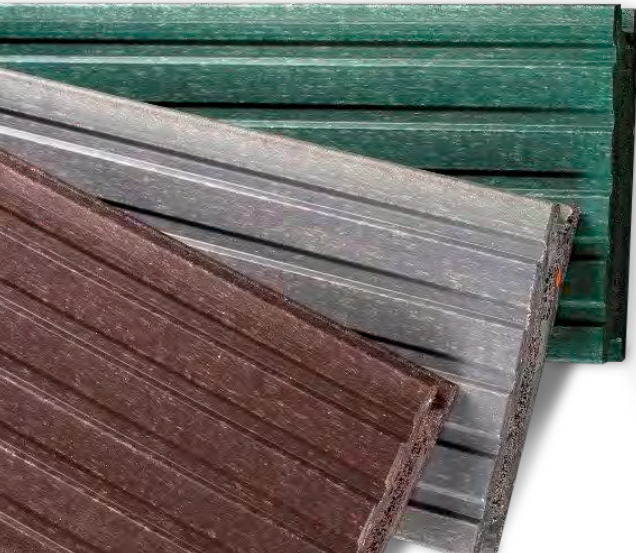

NEW RANGE

Marina

Novo range

Available in the following colours:

Standard Dimensions:

32mm x 138mm x 3600mm

Plaswood Novo Decking is strong, durable and maintenance free. Its natural features enable it to blend into any outdoor setting whilst delivering a robust and functional decking solution. Being weather-proof and rot-resistant, Plaswood provides cost savings through its price-performance ratio in structures such as floating docks and piers, cycle paths of fishing pegs.

NEW RANGE

Recycled Plastic Fencing & Gates

redefine your boundaries with sustainable, cost saving
alternative to traditional fencing

Fencing
& Gates

Post and Rail

fencing

Available in the following colours: